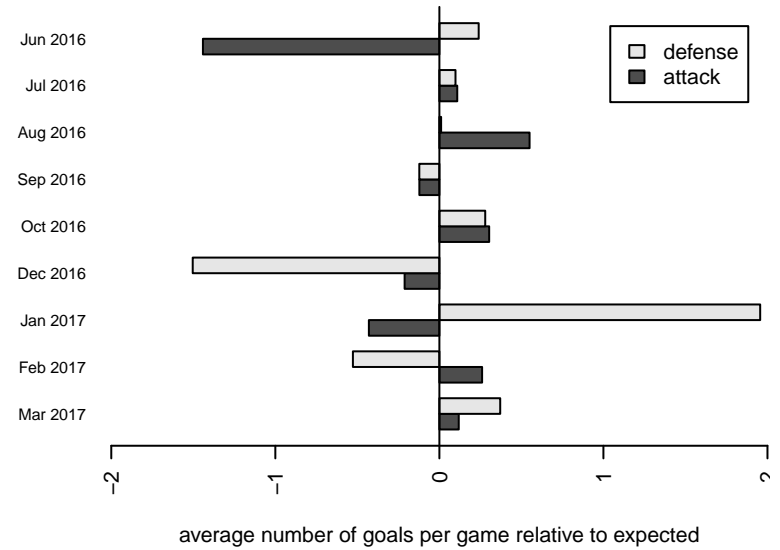

Performance relative to 13 month average