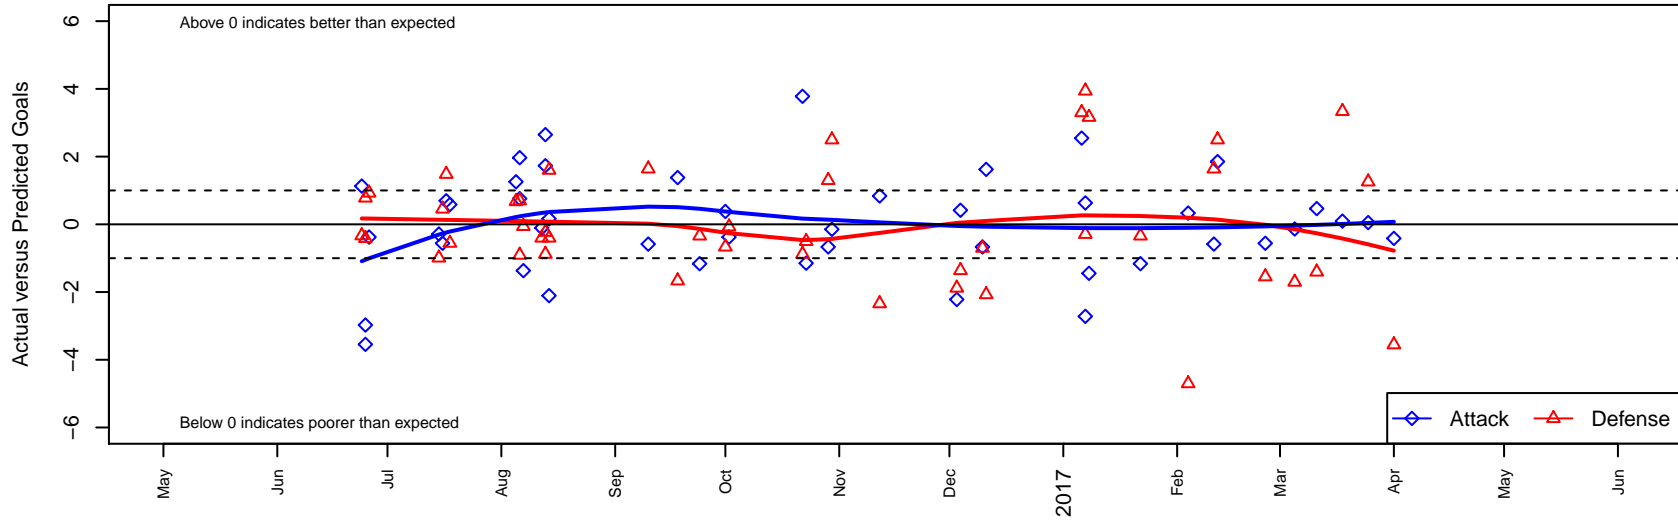

WA Rush B05

Washington Rush SC
 Everett, WA
 B05 total strength=823
 attack=1.86 defense=0.63
 fall league = RCL B05 Div 2 9Aside
 spr league = Win RCL B05 Div 2

alt names used:
 WASHINGTON RUSH B05 A U12 (WA)
 WASHINGTON RUSH B05 RUSH U12 (WA)
 WA Rush B05A
 Washington Rush B05 A
 WASHINGTON RUSH B05 RUSH U12 (WA)
 WA Rush B05A
 Washington Rush B05 A
 Washington Rush B05 A

WA Rush B05
 Dots are actual minus expected GF (blue circles) and GA (red triangles).
 Blue line is smoothed change in attack strength. Red is smoothed change in defense strength.

**attack and defense variance (black dot)
relative to other teams
and top 10 in region**