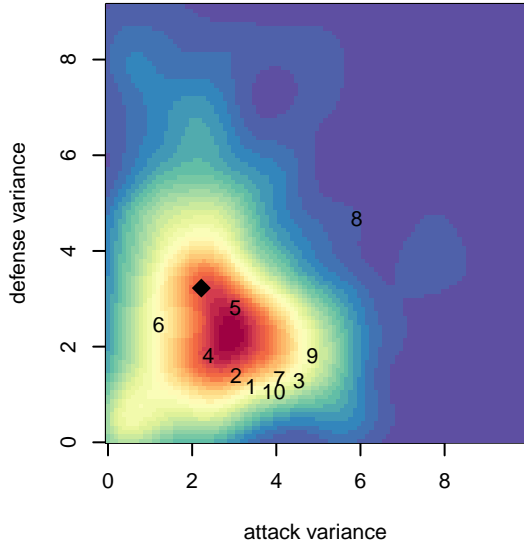

WA Rush B05

Washington Rush SC
 Everett, WA
 B05 total strength=823
 attack=1.86 defense=0.63
 fall league = RCL B05 Div 2 9Aside
 spr league = Win RCL B05 Div 2

alt names used:
 WASHINGTON RUSH B05 A U12 (WA)
 WASHINGTON RUSH B05 RUSH U12 (WA)
 WA Rush B05A
 Washington Rush B05 A
 WASHINGTON RUSH B05 RUSH U12 (WA)
 WA Rush B05A
 Washington Rush B05 A
 Washington Rush B05 A

WA Rush B05
 Dots are actual minus expected GF (blue circles) and GA (red triangles).
 Blue line is smoothed change in attack strength. Red is smoothed change in defense strength.

**attack and defense variance (black dot)
relative to other teams
and top 10 in region**