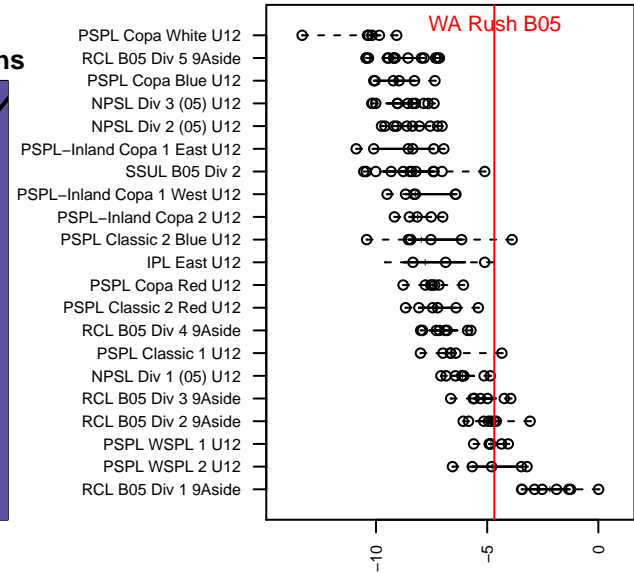

**attack and defense rating
relative to others at age
and all opponents in last 13 months**