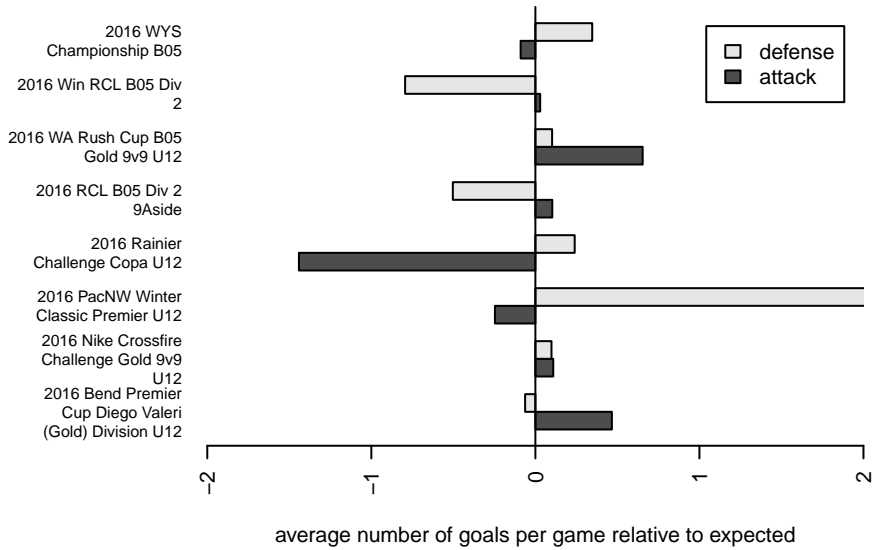

Performance relative to 13 month average