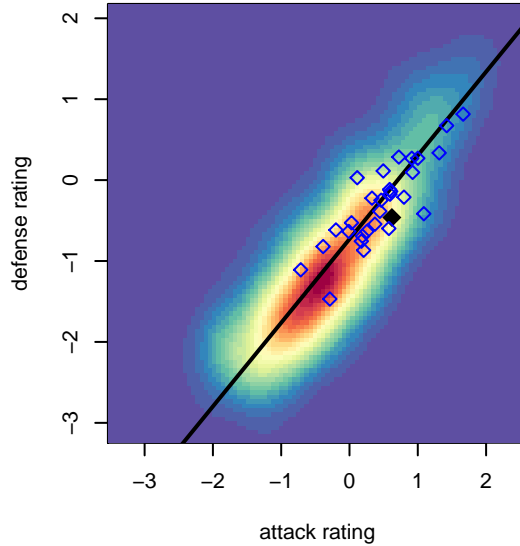

**attack and defense rating
relative to others at age
and all opponents in last 13 months**